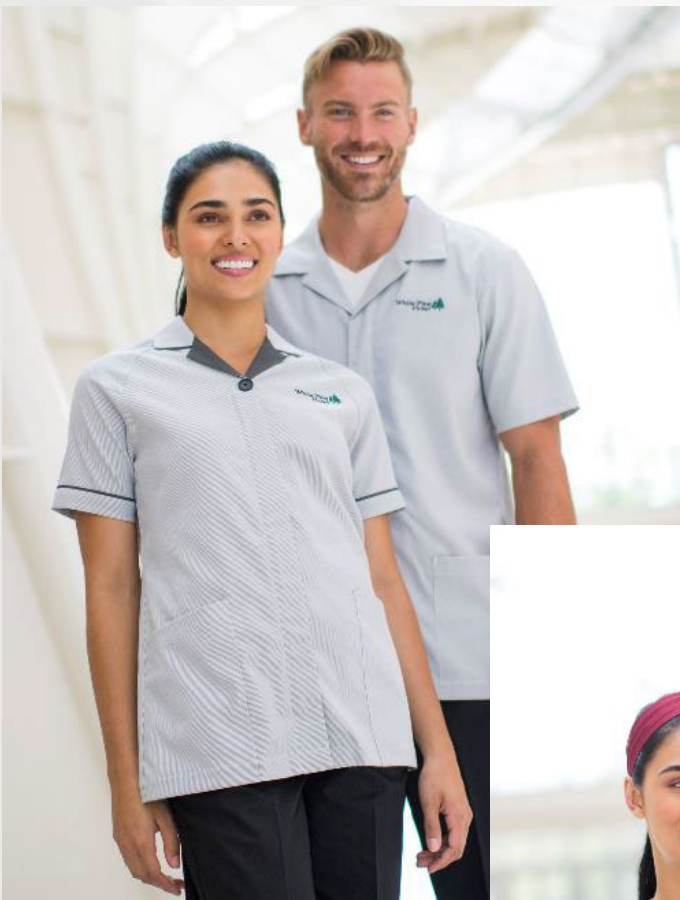

Housekeeping

■ Edwards Pincord Ultra-Stretch Service Shirt/Tunic #4282/7277

Colors: Steel Grey Pincord, Navy Peony Pincord

Men's Sizes: S-4XL | Ladies' Sizes: XXS-4XL

■ Edwards Melange Ultra-Light Chambray Shirt/Tunic #4281/7279

Colors: Burgundy Heather, Black Heather

Men's Sizes: S-4XL | Ladies' Sizes: XXS-4XL

■ Edwards Essential Pant #2793/8793

Colors: Black, Dark Navy, Steel Grey, Cobblestone

Men's Sizes: 28-60 | Ladies' Sizes: 00-32